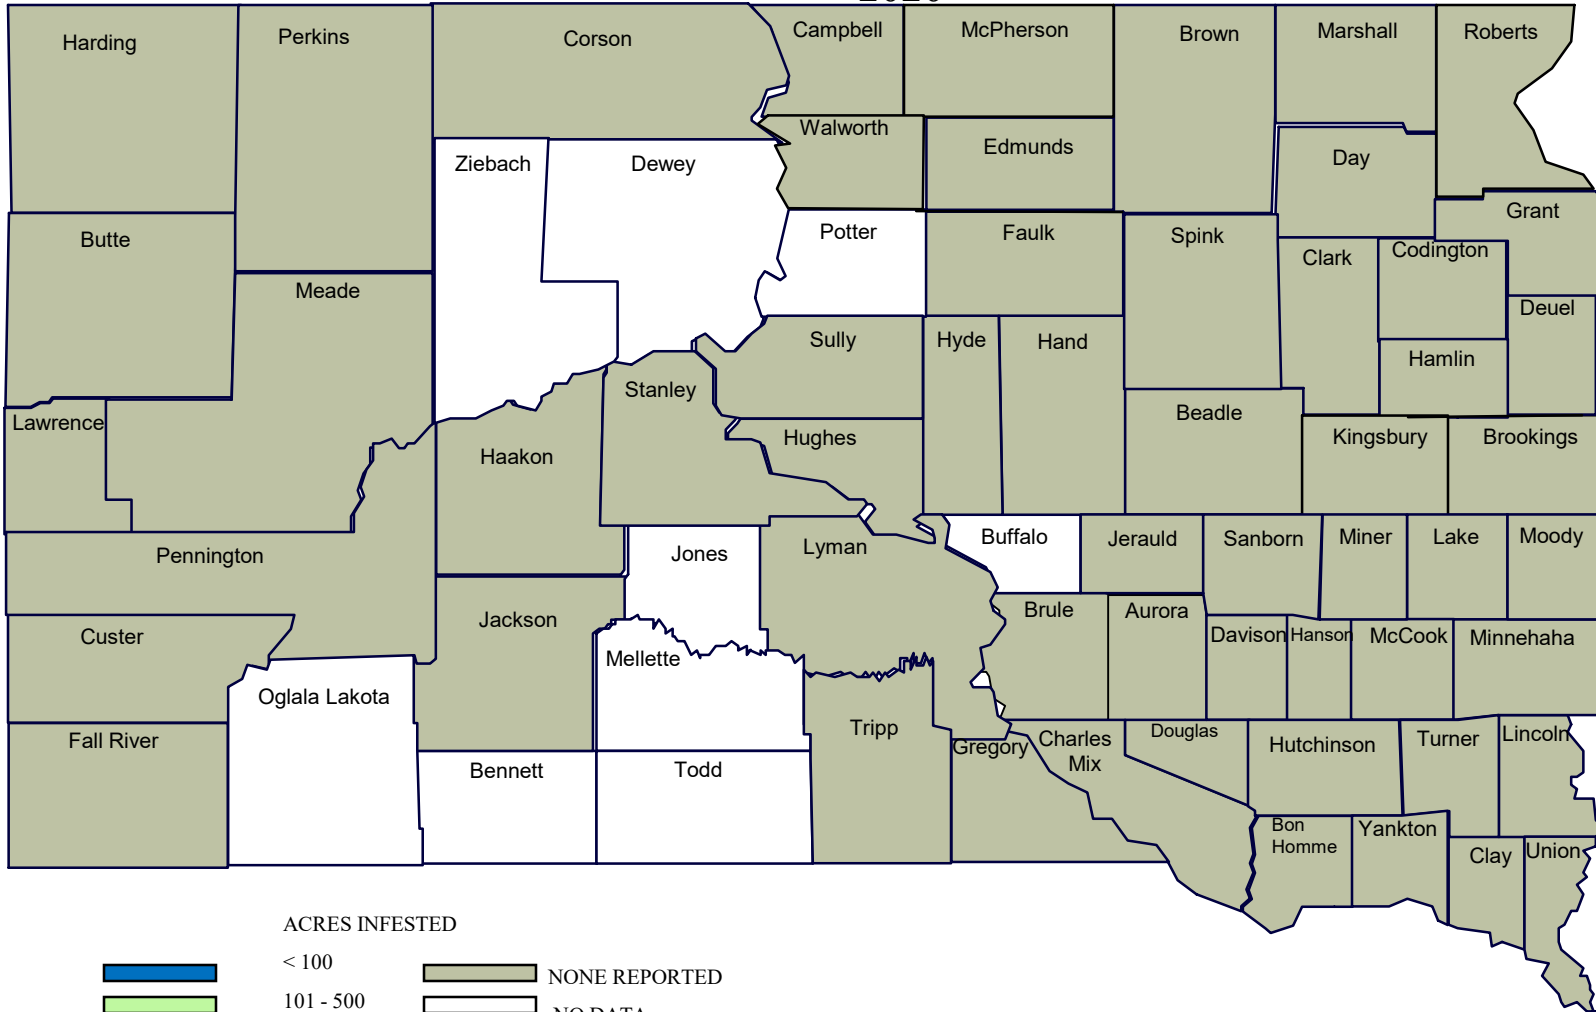

# SOUTH DAKOTA

## GIANT KNOTWEED DISTRIBUTION

**2020**

FIGURES COMPILED BY SD DEPT OF AGRICULTURE & NATURAL RESOURCES AS REPORTED BY COUNTY WEED BOARDS